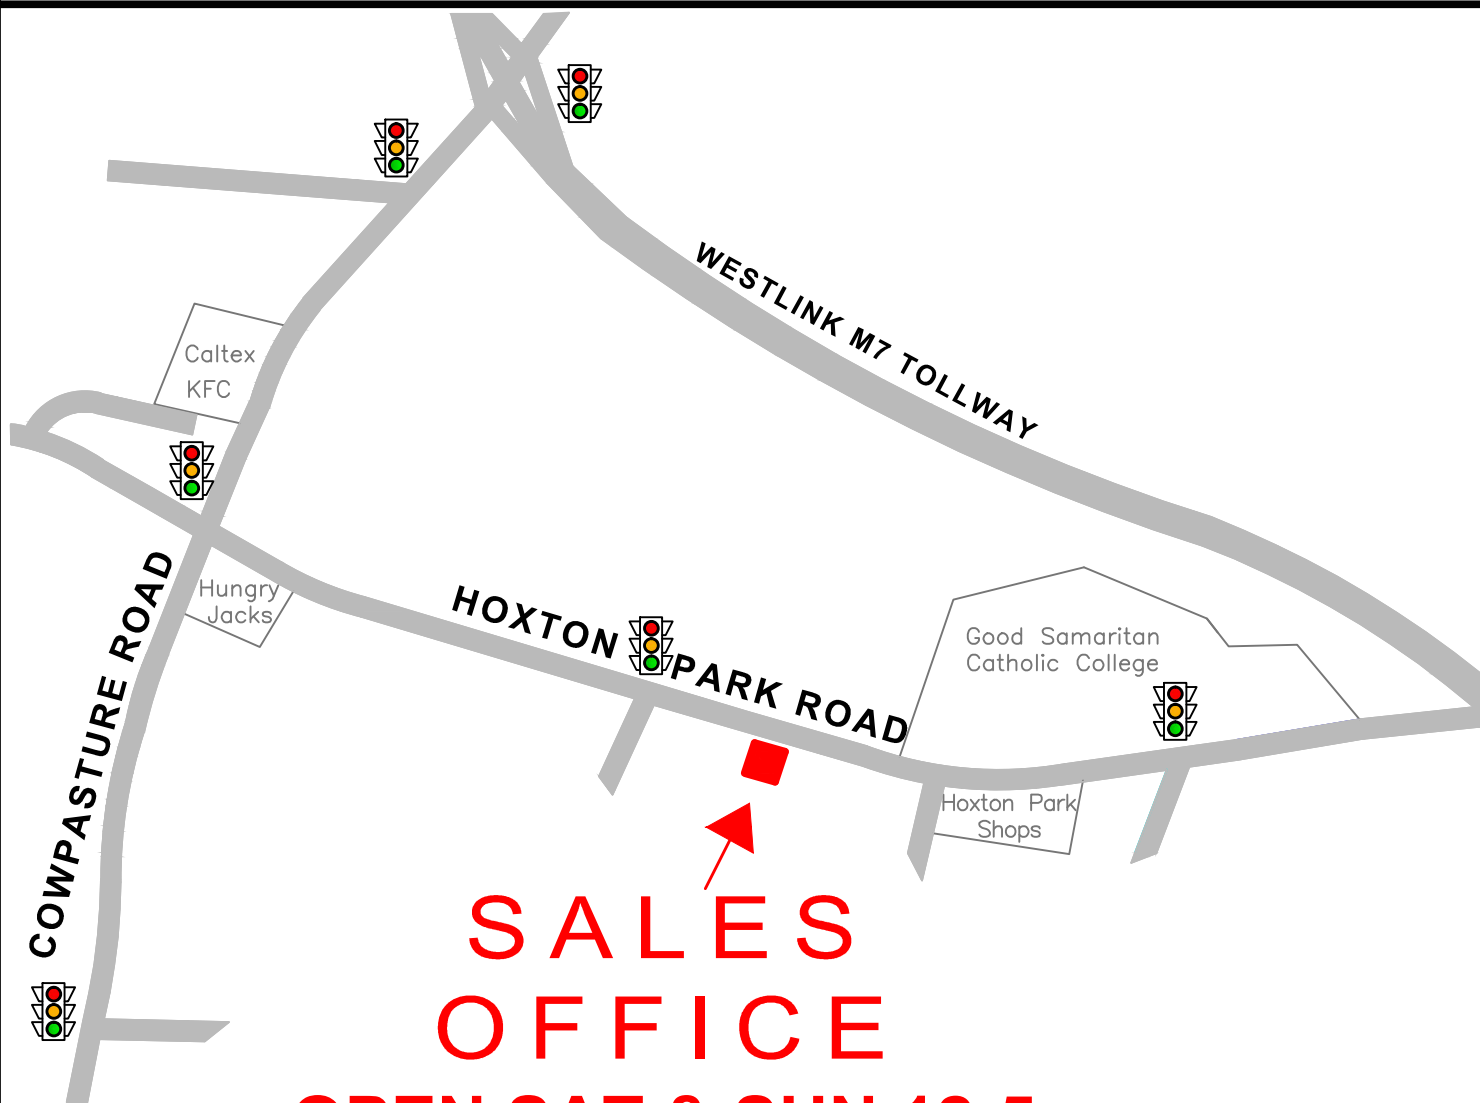

Land Sales Office Map

**SALES
OFFICE
OPEN SAT & SUN 12-5pm**

Phone 0416 277 613

CSB Homes - 608 Hoxton Park Rd Hoxton Park

UBD
267 J6